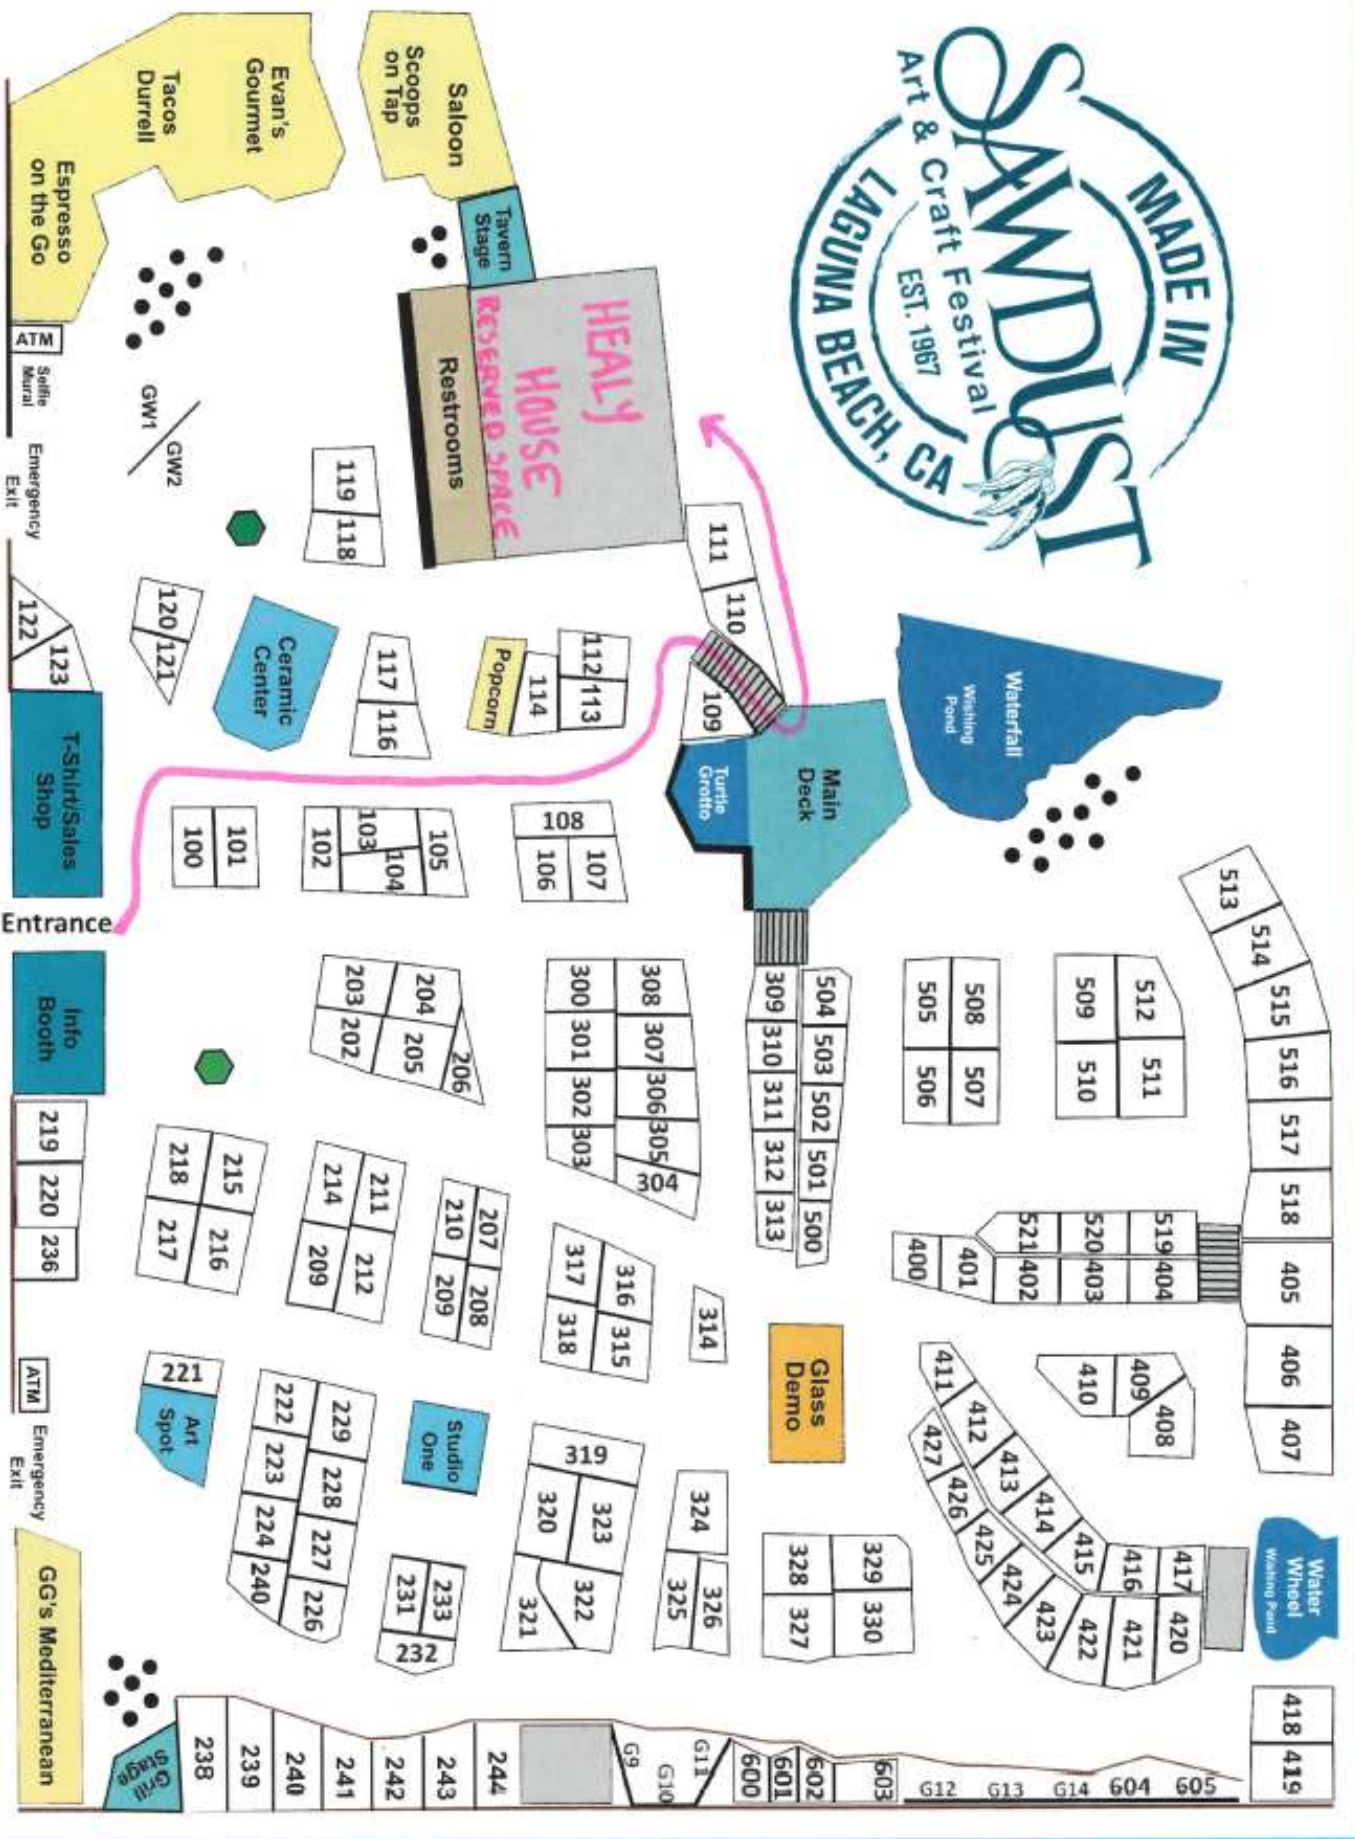

August Mixer
Wednesday, August 30, 5-8 PM

OCMBA is hosting its annual event at the Sawdust Festival – celebrating more than 50 years of local creativity in arts, crafts, food and music. Located at **935 Laguna Canyon Road in Laguna Beach**, the outdoor event will feature admission to the festival grounds, food and one drink voucher. The event begins at 5pm, but please enjoy the festival earlier if you wish. This event is expected to sell out, so RSVP if you want to attend. Pricing is shown below based on purchase date:

\$35 through 8/23	\$40 from 8/24 to 8/28	\$30 food and mingle ONLY*
Sawdust entrance tickets will be emailed	Pick up Sawdust tickets at ticket window	Sawdust tickets not included; Purchase at Sawdust ticket window
Drink ticket and food at Healy House	Drink ticket and food at Healy House	Walk-ins while supplies last

Wednesday, August 30 Sawdust Activities

Information believed to be accurate but not guaranteed

Art Class Schedule

Time	Class
11 AM – 12:30 PM	Wax Crayon Starry Night Painting
11 AM – 1 PM	Throw a Pot/ Handbuilding
11:30 AM – 12:30 PM	Ice Cream Watercolor with Joan Gladstone
1 PM – 2:30 PM	Dustangle Art
1:30 PM – 3:30 PM	Throw a Pot/ Handbuilding
2 PM – 3:30 PM	Studio One Art
3 PM – 4:30 PM	Crafty Collage
5 PM – 6 PM	Mixed Media with Ed Chang
4 PM – 6 PM	Throw a Pot/ Handbuilding
5 PM – 6 PM	Air Dry Clay Critters

Music Schedule

Time	Talent	Location
12:30 PM - 5 PM	Jennifer Corday	Grill
1:30 PM - 7 PM	Selly	Tavern
11 AM - 1:30 PM	Andrew Corradini	Main Deck
3 PM - 7:30P M	Bossa Nova	Main Deck